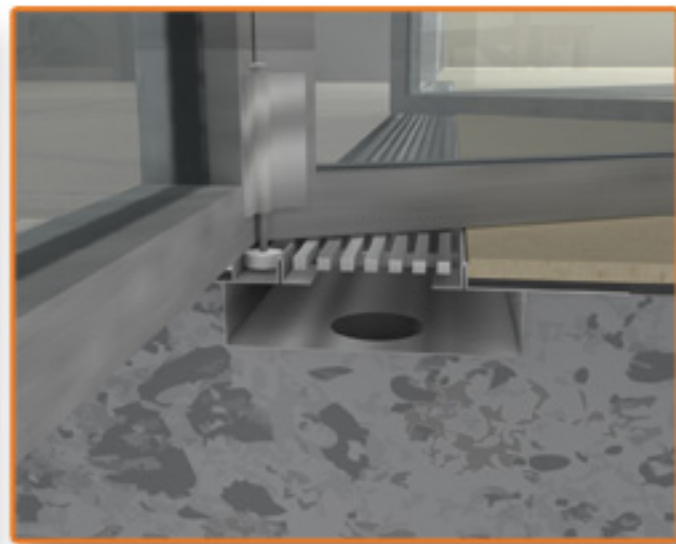

The Zero Threshold Drains are designed to enable an entirely flat, seamless connection between indoor and outdoor living and entertainment areas.

The Zero Threshold Drain consists of an exterior lineal drain with a custom designed, integrated sub-sill which cradles the sliding or bi-fold door or window track to be installed. The external lineal drain will act as a water barrier between the outdoor and indoor living areas. The sub-sill door track will then collect and direct the water or condensation on the interior and exterior of the doors or windows into the external drain.

In addition to providing a seamless integration of your indoor and outdoor areas, our Zero Threshold Drains also offer the following features:

- Manufactured from quality 316 stainless steel to create a strong, durable, and attractive appearance that is made to last.
- The drains are designed with built-in fall so water flows to the discharge point.
- A range of stainless steel discharge pipe sizes are available and can be positioned for connection to your storm water services

Zero Threshold Drains

Creative Drain **Solutions**™

Customised Drainage Solutions

Creative Drain Solutions offer different appearances for our drains so we not only meet your drainage requirements, but the visual look you desire.

The Zero Threshold Subsill Drain can be made with our attractive 316 stainless steel bar grate, or as a slot drain or tile / paver insert to provide a stunning appearance for any application

Creative Drain Solutions can custom-design and make a drain to suit any application. This goes above and beyond custom lengths and widths, and into the fundamental design, appearance, and functionality of the drain itself. This ensures the drain will fit perfectly with any design, while always providing optimum drainage.